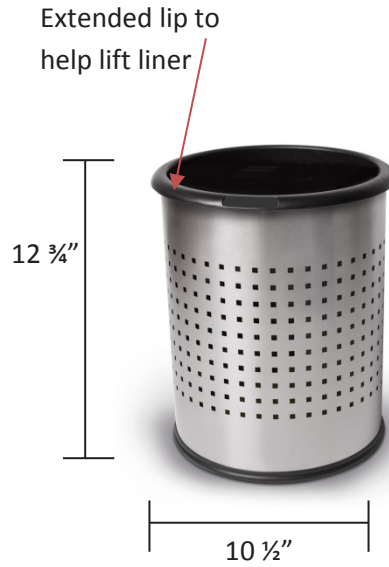

Precision Series® – InnRoom Wastebasket with Black Liner

Item#:

- 785129 InnRoom Classic Smooth with Black Liner
- 785229 InnRoom Decorative with Black Liner

Decorative/Classic Material Process: Stainless Steel, 304 grade with polypropylene liner

Standard Inclusions: (1) Polypropylene removable liner

Liner pulls out for hassle-free maintenance

Classic smooth design

Unit Size	Capacity	Weight
10 1/2" L x 10 1/2" W x 12 3/4" H	3.2 Gallons	4 lbs

Carton Size	# Cartons Shipped	Dimensional Wt.	Carton Wt.
11 1/2" L x 11 1/2" W x 14 1/2" H	(1) Via UPS	12 lbs	6 lbs

InnRoom offers a sleek contemporary wastebasket solution that is perfect for hotels, offices, hospitals, and many other applications. The InnRoom Wastebasket is available in the decorative design or with a classic smooth finish and includes a black liner to contain daily disposal of trash.

- Stainless steel container with “finger-print resistant” matte finish, constructed from recycled heavy-gauge 304 grade steel for a long service life
- Removable plastic 3.2 gallon liner is leak-proof for hassle-free maintenance
- Convenient, extended lip makes it easy to lift out liner to empty and clean
- Hygienic surface; no pores to harbor dirt or bacteria
- Equipped with rubber base ring; keeps unit in place and protects floors
- Cost effective with long-term performance and low maintenance
- Made in China
- 1-Year warranty