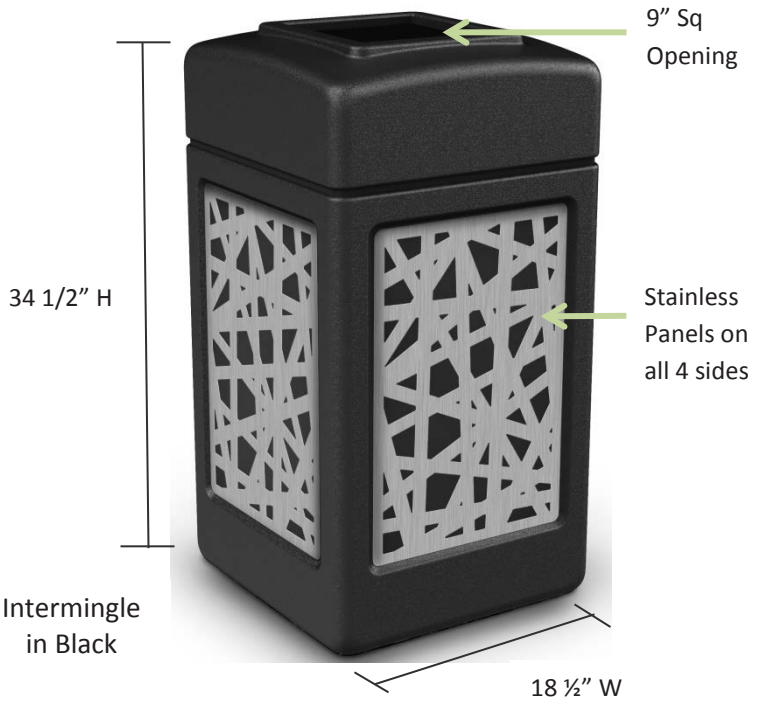

42-Gallon Trash Receptacle with Decorative Stainless Steel Panels

Reeds Design

#734161 Black
#734160 Green
#734162 Brown

Intermingle

#734261 Black
#734260 Green
#734262 Brown

Cattails

#733961 Black
#733960 Green
#733962 Brown

Horizontal Lines

#734061 Black
#734060 Green
#734062 Brown

Unit Size	Capacity	Weight
34 1/2" H	42-Gallons	28 lbs
18 1/2" W		
18 1/2" L		

4 Unique Design Patterns

REEDS

INTERMINGLE

*HORIZONTAL
LINES*

CATTAILS

Decorative stainless steel designs create an upscale appearance that complements any design style throughout your property.

- 42-gallon trash receptacles ship full assembled
- Snap-lock lid keeps lid attached to the base
- Durable polyethylene waste container with decorative stainless steel panels is built for indoor or outdoor use
- Stainless steel panels are bolted to receptacle for a long service life
- Grab Bag™ system secures trash bag in place for a clean appearance and hassle-free maintenance
- Large 9" opening for convenient disposal
- ADA compliant
- No assembly required, stainless panels ship affixed to side of waste container

Carton Size	# Cartons Shipped	Dimensional Wt.	Carton Wt.
19" L x 20" W x 35" H	(1)	80 lbs	31 lbs

Reeds
in Brown

Horizontal
Lines in Green

Cattails
in Black