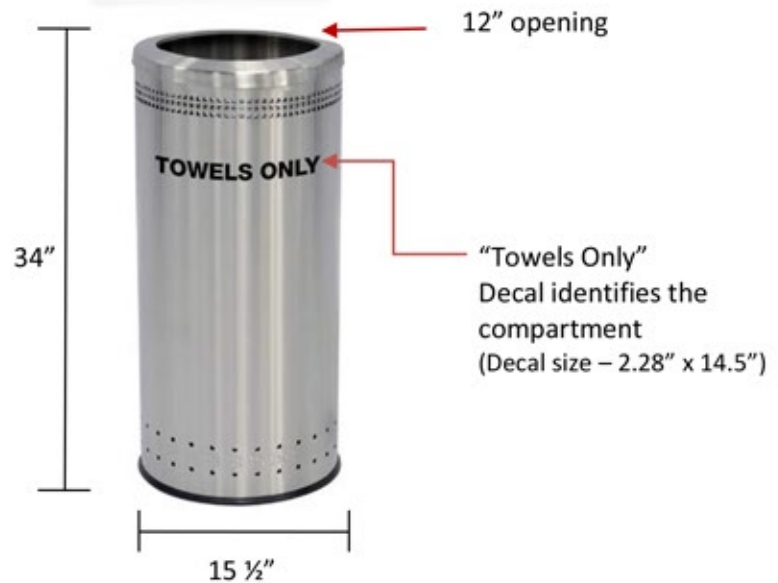

Item#:

78282999 Towel Receptacle

Material Process: Stainless Steel, 304-grade
Standard Inclusions: Galvanized liner with handle,
(2) "Towels Only" decals

Unit Size	Capacity	Weight
34" H x 15.5" D	25 Gallons	26 lbs

Carton Size	# Cartons Shipped	Dimensional Wt.	Carton Wt.
36.5" H x 17.75"W x 17.75"L	(1) Via UPS	69 lbs	30 lbs

- Ships at Dimensional Weight.

A stainless steel bin specifically designed to collect guests' towels offers a sophisticated appearance. The elegant imprinted design and large capacity makes this receptacle perfect for locker rooms, fitness centers, spas or pool areas.

- The open top access allows guests and staff members to return used towels without touching the lid
- 12" large opening is a perfect size for towels to be easily returned
- "Towels Only" decal clearly identifies the bin for its specific purpose
- Large capacity 25-gallon container works well for high traffic areas
- Constructed from recycled heavy gauge 304 grade steel; won't easily rust
- Galvanized liner with a handle allows for quick and easy maintenance, attractive stainless rim simply pulls off to gain access to the liner.
- Hygienic surface; no pores to harbor dirt or bacteria
- Equipped with rubber base ring; keeps unit in place and protects floors
- Cost effective with long-term performance and low maintenance
- 25-gallon capacity
- Made in Malaysia
- 1-year warranty