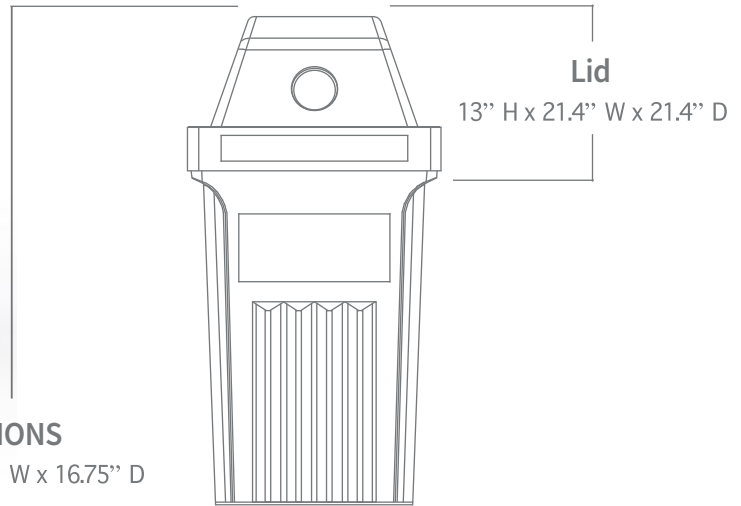

Black

Sandstone

Red

Blue

Forest Green

DIMENSIONS

- 21" W x 21" D x 41.239" H w/lid

CAPACITY

- 40-45 Gallon bag

FEATURES

- 2 graphic areas on each side
- Choice of circle or rectangular holes
- Rounded top prevents resting objects
- Perfect for stadiums, special events and stores
- 100% recycled material construction available

DIMENSIONS

41.1" H x 16.75" W x 16.75" D

Wire insert holds bag in place

Stackable design

Ribbed construction for added strength

The Bulk Discount Waste Container Experts

Call us for Quantity Discounts and Custom Designs!