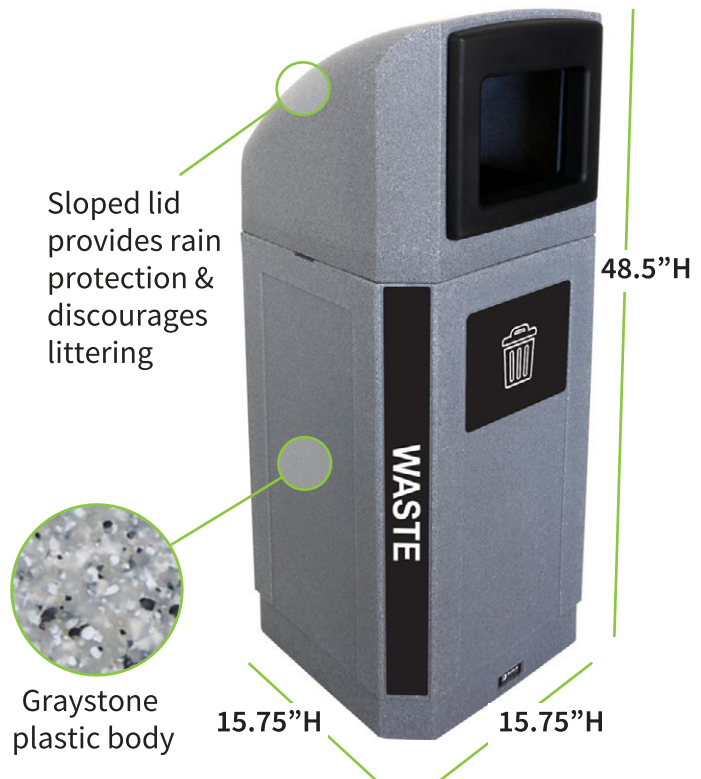

Octo Outdoor

The Bulk Discount Waste Container Experts
Call us for Quantity Discounts and Custom Designs!

855.675.5698 www.trashcanswarehouse.com