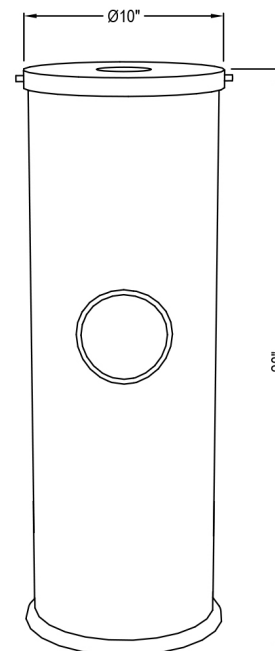

### QUICK SPECS

Item #: SW-DSP-01 SS

Capacity: 3 Gal

Dimensions: 10" dia x 28" h

Setting: Indoor

Material: Stainless Steel

### KEY FEATURES

- Satin Stainless Steel unit compliments any environment with easy dispensing of wipes
- Flat top with 2" diameter opening lifts off lid to easily refill or replace wipes
- Integrates a 5" diameter trash opening on side of unit for sanitary wipes and disposable waste
- Unit lifts off open bottom to expose 3 gallon plastic trash receptacle for quick and easy serviceability
- Decorative double beaded base adds elegance and stability with a full rubber gasket to protect floor surfaces
- Compatible with most center-pull bagged wipe rolls 9.5" in diameter or less
- Disinfectant wipes, Anti-Bacterial, or Sanitizing Wipes can be used
- Custom colors and logos available
- Contains over 60% recycled content and 100% post-consumer recyclable