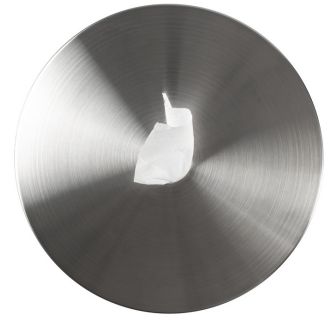

Stainless Steel Wipe Dispenser & Trash Receptacle

Premium-quality stainless steel dispenser suitable for any high-traffic indoor setting

QUICK SPECS

Item #: 19220

Capacity: 7 Gal

Dimensions: 13"Dia x 35.5"H

Setting: Indoor

Material: Stainless Steel

Weight: 26 lbs

FEATURES

Steel Wipe Dispenser & Trash Receptacle

Stylishly designed black powder-coated on stainless-steel heavy gauge high capacity dispensers are trusted by leading brands everywhere. Built with innovation and packed with features, it hosts a built-in 7-gallon trash receptacle (included) with an easy-close magnetic door for emptying waste. Also included is a removable wipe holding bucket. This is a universal dispenser that fits wipe rolls up to 12" in diameter.

- Elegant stainless steel finish
- Specialized lid opening for easy wipe dispensal
- Accepts wipe rolls up to 12" in diameter
- Large side opening for waste disposal
- Includes 7-gallon waste bin & removable wipe bucket
- Magnetic door latch for easy servicing of waste bin