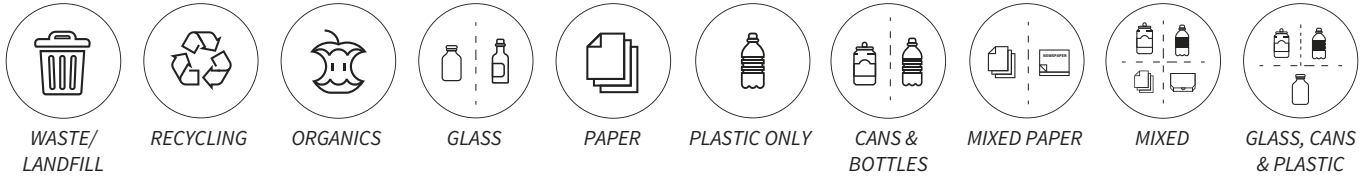

Standard Labels and Sign Kits

Standard Labels-Included with purchase

All 4" x 4" labels are available in white or gray on clear vinyl (Black represents color foil)

Sign Frame Kits-Available for purchase

One (1) sign frame kit includes:

- One (1) Spectrum Sign Frame
- One (1) stock or custom printed sign

Casters-Available for purchase*

One (1) caster kit includes:

- Four (4) casters per unit

*Not available for the Ellipse Slim and Ellipse units