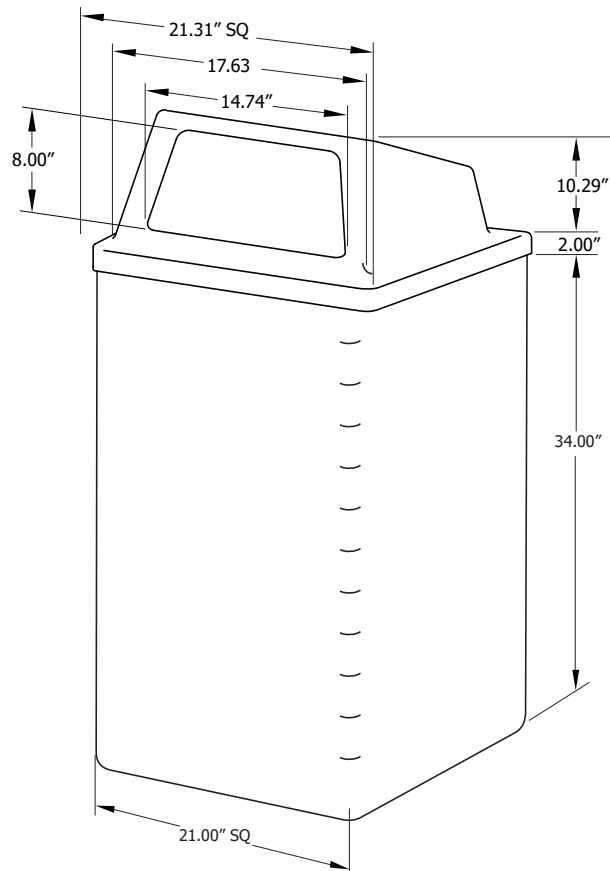

Warranty

5-year limited structural warranty from the date of purchase.