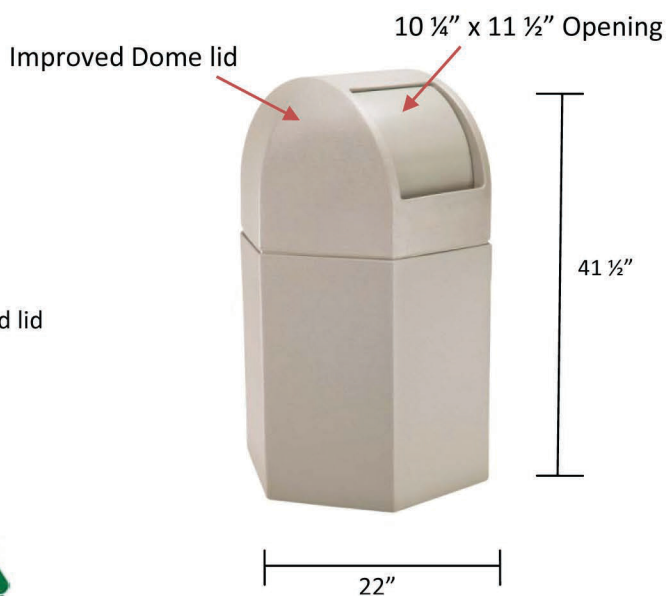

45-Gallon Hex with Dome Lid

Item#:

- 73790199 – Black
- 73790299 – Beige

B/L Description:

(Cnt1) Plastic Art 156600-02 SUB 1-2 CL300

(Cnt2) Plastic Art 156600-03 SUB 2-4 CL250

Material Process: Base - Blow-Molded, HDPE w/ PCR; Lid – Roto-molded lid

Standard Inclusions: (1) flipper door

Unit Size	Capacity	Weight
41 1/2" H 25" W 22" D	45-Gallons	25#

Carton Size	# Cartons Shipped	Dimensional Wt.	Carton Wt.
Cnt1- 23 1/2"L x 25 1/2"W x 32"H	(2) Via UPS	Cnt1 – 103#	Cnt1 – 20#
Cnt2 - 25"L x 22"W x 15 1/2"H		Cnt2 – 46#	Cnt2 – 12#

- Ships at Dimensional Weight.

Attractive and versatile! Large capacity dome-lid containers are perfect for indoors and out!

- Improved dome lid; self-closing door conceals trash and odors, molded-in pins stay secure for a long service life
- Covered dome lid with flipper door conceals trash and odors and keeps rainwater out
- Large capacity 45-gallon waste container with easy lift-off lid and Grab Bag™ System holds trash bag in place
- Plastic is approximately 1/8" thick
- Durable weather-resistant polyethylene construction for year-round use
- Uses 55-gallon trash bags
- 25% post consumer recycled content
- Ships in two cartons
- Unique hexagonal shape is a registered trademark of DCI Marketing, Inc.
- Made in U.S.A.